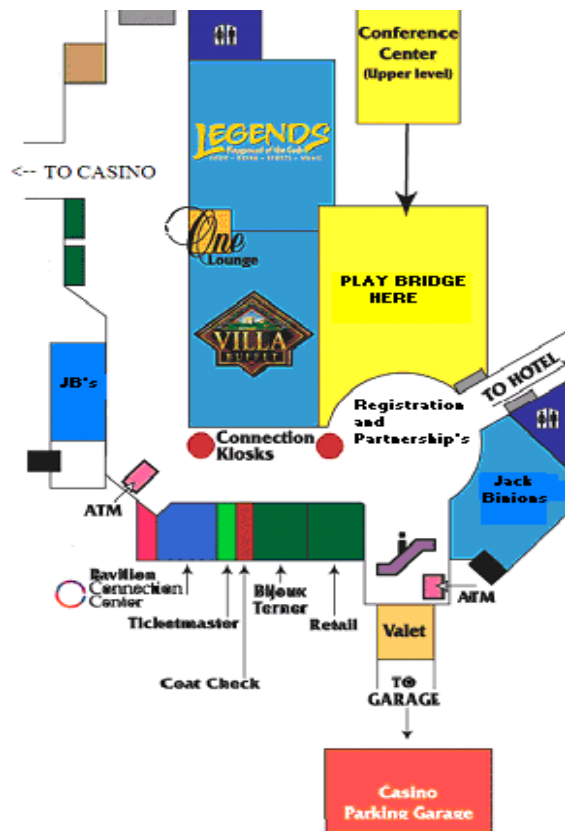

Schedule for Remainder of Tournament			
Thursday			
AM Compact KO 1 (Cont.)	9:30	1:30	
Stratified Side Game Series AM	9:30		
Stratified Swiss	9:30		
Stratified Swiss Teams – (A:5000+ Ax:0-5000; B:1000-2000; C:500-1000 D:0-500)		1:30	7:30
Bracketed KO 2 (Rd. 3 & 4)		1:30	7:30
Stratified Side Game Series 2		1:30	7:30
Stratified Swiss			7:30
Friday			
Stratified Side Game Series AM	9:30		
AM Compact KO 2 (4 people)	9:30		
Open Pairs (0-2000, 2000+)		1:30	7:30
Ft. Knox Gold Rush Pairs (0-300, 300-750)		1:30	7:30
Bracketed KO 3 (Rd 1 & 2)		1:30	7:30
Stratified Side Game Series 3		1:30	7:30
Stratified Swiss			7:30
Saturday			
AM Compact KO 2 (continued)	9:30		
Stratified Swiss	9:30		
Stratified Side Game Series AM	9:30		
Bracketed Knockouts 3 (Rd 3 & 4)		1:30	7:30
Stratified Side Game Series 3		1:30	7:30
Open Pairs (0-2000, 2000+)		1:30	7:30
Ft. Knox Gold Rush Pairs (0-300, 300-750)		1:30	7:30
Compact KO 2 (4 people)		1:30	7:30
Stratified Swiss			7:30
Sunday			
Stratified Swiss Teams		10:00	
499er Swiss Teams		10:00	
Strats: A: 2000+ B: 750-2000 C: 0-750			
All Swiss teams Stratified by average points of teammates			

Partnerships:

The Partnership Desk is located in the Veranda, just outside the playing area. The Partnership Chairs are Verna Goldberg and Terrell Holt.

Registration:

The Registration Desk will be open Tuesday through Saturday from 12:15 – 1:15 and 6:15 – 7:15. Please stop by to register and receive your registration gift. Please sign up for your free personalized registration stickers at the Registration Desk. Your stickers will be ready the following day at the Prize Desk. The chairperson is Madeline Pfeiffer.

Game Prizes/Player Label Distributions:

This desk will be open from 12:15-1:15 and 6:15-7:15 daily Tuesday through Saturday to distribute Game Prizes and Player Labels. Game Prizes and Labels will also be distributed on Sunday immediately following the SWISS.

Golf Cart Shuttle Schedule:

Daily 8:00 AM – 11:15 PM
Motorized wheel chairs are available for rental.

Restaurants:

In addition to the many restaurants at the Casino, you can get a full list of restaurants in the area with map and hours of operation at the registration desk.

Concession Stand:

For player convenience, there will be a concession stand provided outside the playing area: 8:30 – 10:30 for breakfast; 10:30 – 1:30 for lunch; and 3:30 – 7:30 for dinner. Started in 2009, the concession stand has been a huge success!

General Information:

Make plans for next year's Louisville/Lexington Regional here at Horseshoe from November 5 through 11, 2012 !

Horseshoe Casino:

Our thanks to the Horseshoe for their contribution toward the presentation of a successful tournament! They have provided us with a great arena for our games, a Hospitality Suite, and, once again, some very nice door prizes. **THANK YOU!**