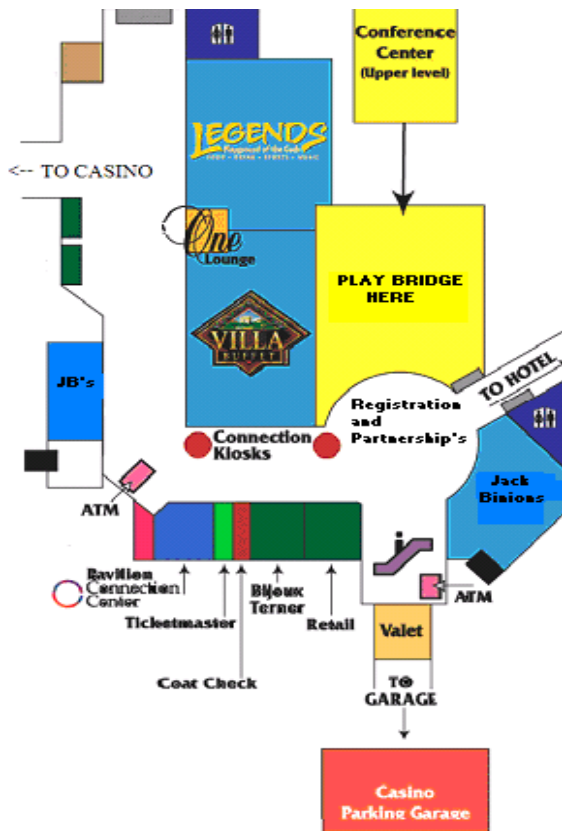

General Information:

Make plans for next year's Louisville/Lexington Regional here at Horseshoe from November 5 through 11, 2012 !

Tournament Committees:

CoChairpersons: Hannah Davis & Sondra Holt
Partnership Desk: Terrell Holt & Verna Goldberg
Registration Desk: Madeline Pfeiffer
Daily Bulletins: Ellen Schmidt
Game Prizes: Jean Jansen
Door Prizes: Sondra Holt
Caddie Master: Elizabeth Rosenberg
Labels: Carolyn Carpenter

Horseshoe Casino:

Our thanks to the Horseshoe for their contribution toward the presentation of a successful tournament! They have provided us with a great arena for our games, a Hospitality Suite, and, once again, some very nice door prizes. THANK YOU!

Partnerships:

The Partnership Desk is located in the Veranda, just outside the playing area. The Partnership Chairs are Verna Goldberg and Terrell Holt.

Registration:

The Registration Desk will be open Tuesday through Saturday from 12:15 – 1:15 and 6:15 – 7:15. Please stop by to register and receive your registration gift. Please sign up for your free personalized registration stickers at the

Registration Desk. Your stickers will be ready the following day at the Prize Desk. The chairperson is Madeline Pfeiffer.

Game Prizes/Player Label Distribution:

This desk will be open from 12:15-1:15 and 6:15-7:15 daily Tuesday through Saturday to distribute Game Prizes and Player Labels. Game Prizes and Labels will also be distributed on Sunday immediately following the SWISS.

Golf Cart Shuttle Schedule:

Daily 8:00 AM – 11:15 PM
Motorized wheel chairs are available for rental.

Restaurants:

In addition to the many restaurants at the Casino, you can get a full list of restaurants in the area with map and hours of operation at the registration desk.

Concession Stand:

For player convenience, there will be a concession stand provided outside the playing area: 8:30 – 10:30 for breakfast; 10:30 – 1:30 for lunch; and 3:30 – 7:30 for dinner. Started in 2009, the concession stand has been a huge success!

Hospitality:

Coffee and Iced Tea provided daily in the playing area. **After the evening game on Monday, Tuesday, Thursday and Saturday, please join us in our hospitality suite # 1052 to relax and converse.** Ice Cream Bars will be provided to players after the Wednesday and Friday Evening Games.

Daily Door Prizes:

Door prizes are drawn each day by 7:00 PM in the Veranda. Check the easel across from the registration desk for winners. Prizes not claimed by 6:00 PM the next-day are forfeit.

New Life Masters:

If you achieve your life master this week, please notify the Prize Desk so that we may congratulate you in the daily bulletin.

Cost Per Session:

All paid-up ACBL members play for $12 per session. For non-ACBL members and unpaid-up ACBL players, the fee is $14 per session.

Zero Tolerance Policy:

All events will enforce the ACBL Zero Tolerance policy. The policy can be viewed at www.acbl.org/play/zeroTolerance.html

Book Sales:

Mike Sloan, representing Baron Barclay, will be selling books and bridge supplies in the playing area before the afternoon and evening sessions

Smoking Policy:

This is a **non-smoking** tournament. No smoking is allowed in the Playing Areas or the pre-function area immediately outside the Playing Area. **Although smoking is allowed outside of these two areas, please be courteous to those who cannot be near smoke and move as far away from the smoke-free area as is possible.**